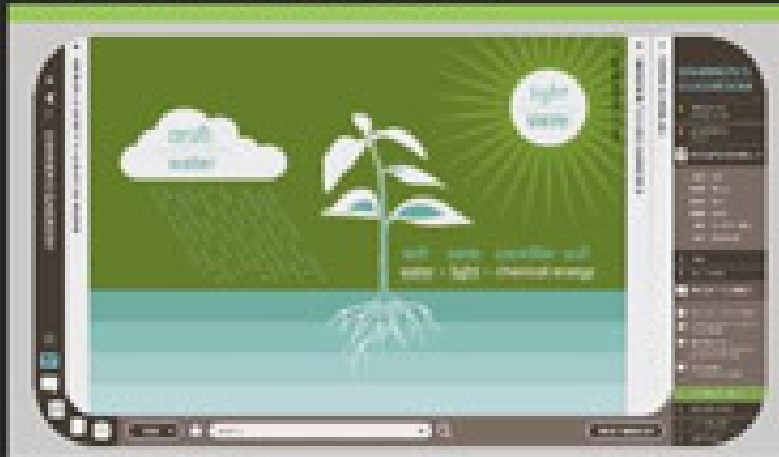

CUSTOMIZABLE SOLUTIONS

LIVE CONTENT PREVIEWS

DYNAMIC CONTENT VIEWS

ART	RECESS	MATH	LUNCH	SOCIAL STUDIES
ART	RECESS	SCIENCE	LUNCH	LANGUAGE ARTS