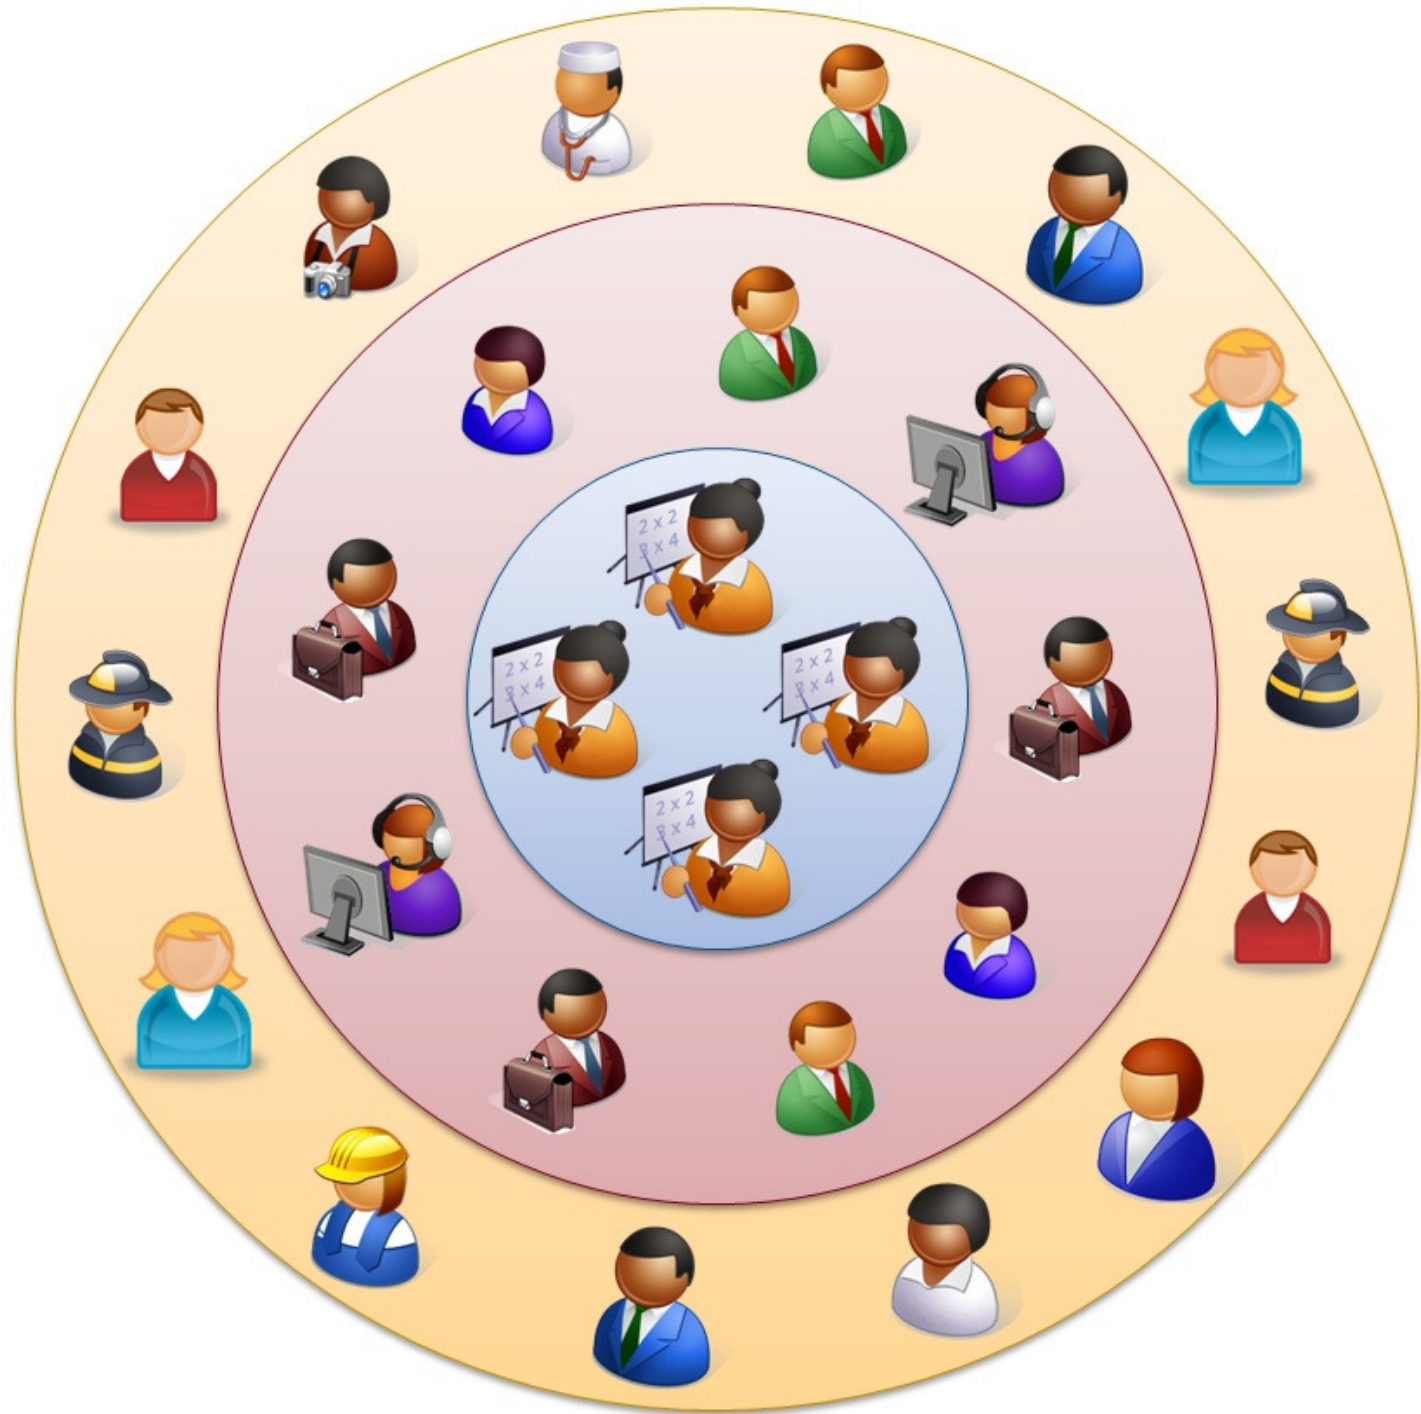

qurius 

New Model

COURTESY OF AIRCELL

ZERO2TEN
BUILDING BUSINESS FAST.

- Live small
- Think BIG

ACROSS

BORDERS

Sharon's Bridal
est. 1989
125 Haven St.

UBIQUITOUS COMPUTING

NATURAL USER INTERFACES (Lucid Touch)

A photograph of a sunset over a body of water. The sun is low on the horizon, creating a bright, golden glow that reflects on the water's surface. The sky is filled with soft, hazy clouds, and the overall color palette is dominated by warm, golden-yellow and orange tones. The text is overlaid in the lower portion of the image.