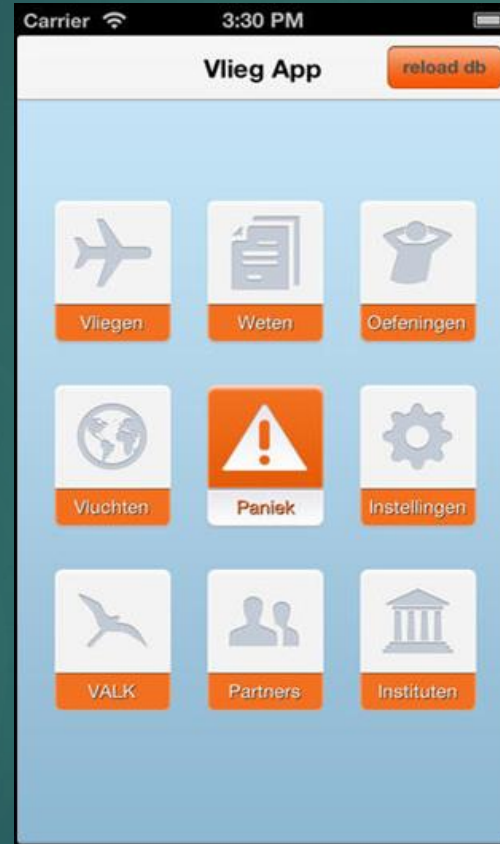

**TOGETAR**

**esa**

business  
incubation  
centre  
Noordwijk

# TOGETAR Fear of flying App

- ▶ Designed to provide comfort to passengers who have a fear of flying.
- ▶ Inform users about flight safety statistics, weather forecasts, and turbulence. VALK also provides a unique “panic button” which, when pressed, immediately provides exercises to reduce the user’s stress levels.
- ▶ VALK is a collaborative effort on the part of Schiphol Airport in Amsterdam, KLM Airlines, MartinAir, ArkeFly, and Transavia.com, as well as researchers from the University of Leiden.