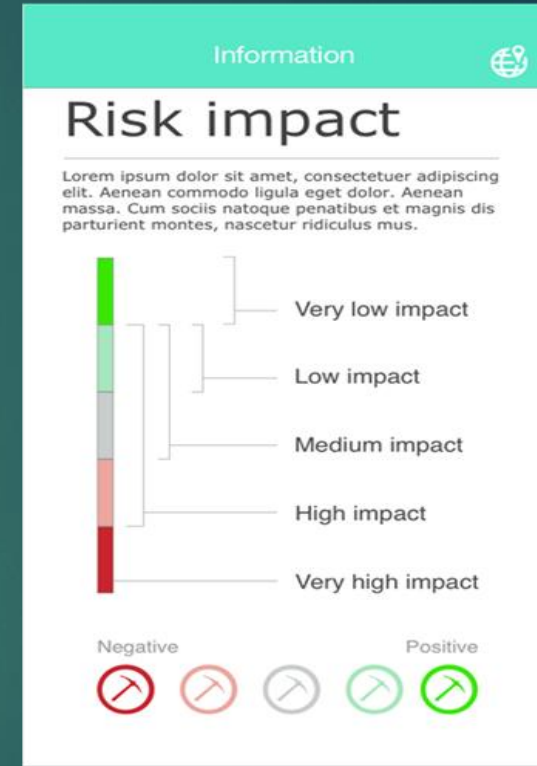

### Central Control Center For Retailers

With Location Based Services you can:

- ▶ Enhance retail experience
- ▶ Make shopping fun
- ▶ Reward ongoing loyalty
- ▶ Boost customer engagement

# TOGETAR MineSpots

- ▶ This app analyzes the earth surface and identifies illegal mining activities.
- ▶ Example: Legal advantage for Mining Corporations.

**SAP** HANA

**TOGETAR**

**esa**

business  
incubation  
centre  
Noordwijk