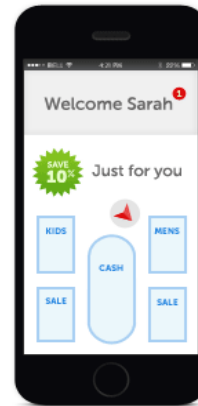

In-store Experience For your Customers