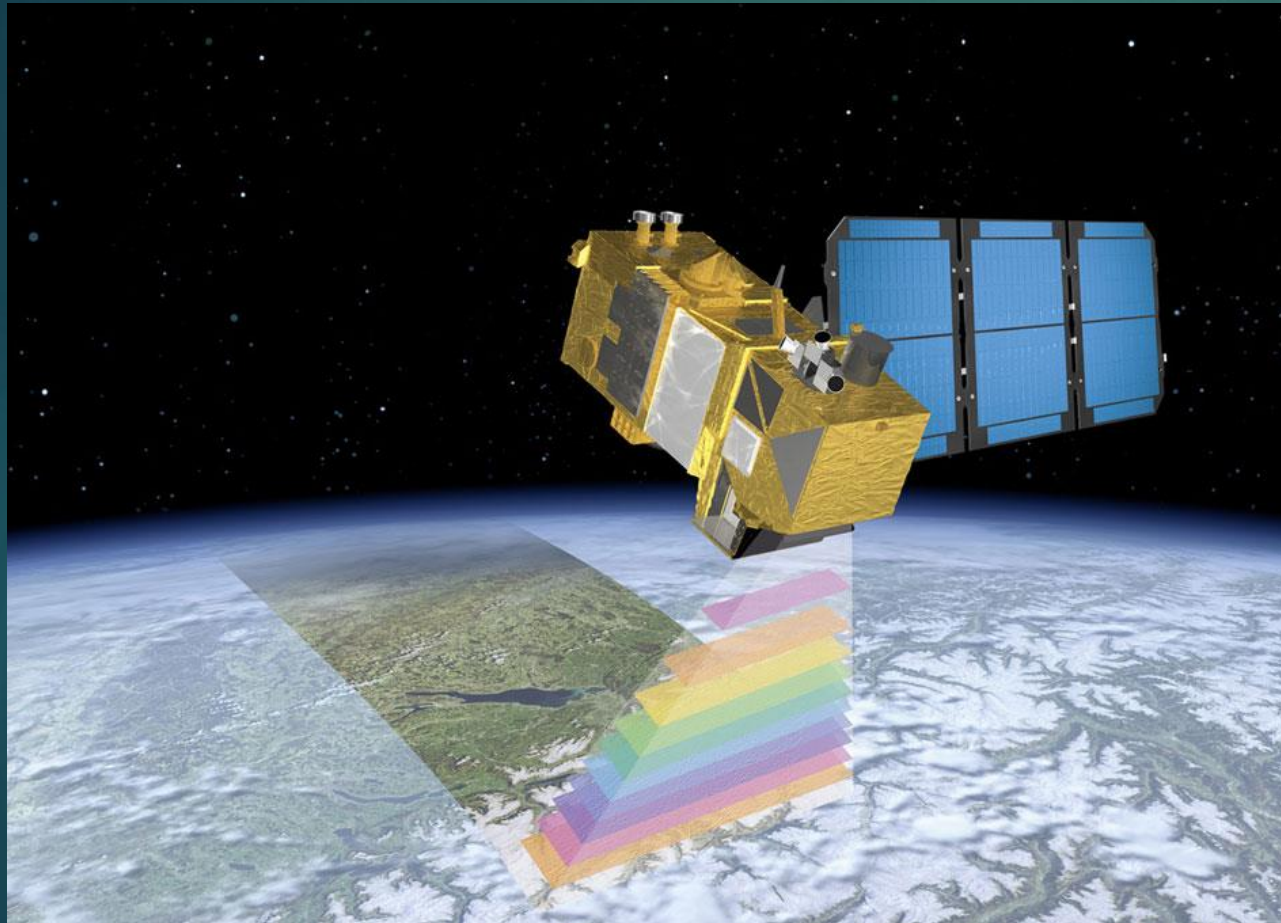

# TOGETAR Fear of flying App

- ▶ Designed to provide comfort to passengers who have a fear of flying.
- ▶ Inform users about flight safety statistics, weather forecasts, and turbulence. VALK also provides a unique “panic button” which, when pressed, immediately provides exercises to reduce the user’s stress levels.
- ▶ VALK is a collaborative effort on the part of Schiphol Airport in Amsterdam, KLM Airlines, MartinAir, ArkeFly, and Transavia.com, as well as researchers from the University of Leiden.

# TOGETAR SATcontrol

- ▶ SATcontrol is a platform for developing applications by which it is possible to unlock satellite data for monitoring and control functions.
- ▶ **TOGETAR** delivers a state of the art artificial intelligence software solution to monitor the movement of dikes in The Netherlands.